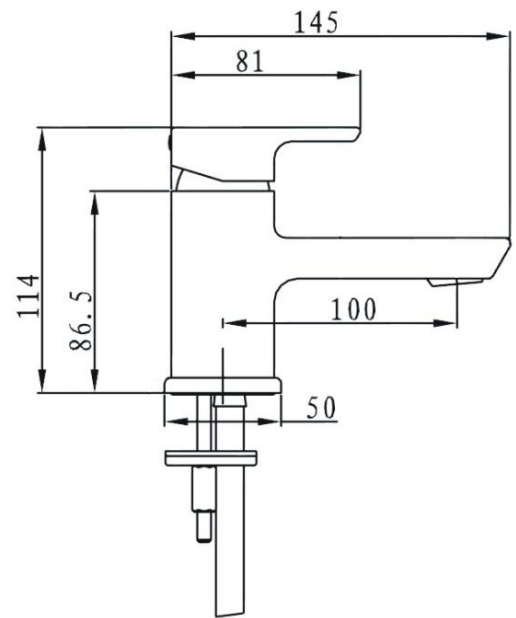

TECHNICAL DATA SHEET

BRISTAN

COBALT TAP RANGE

Cobalt Basin Mixer Chrome Plated

Product Specification

Product Code:	COB BAS C
Finish:	Chrome
Product Type:	Contemporary
Construction:	Body is of brass construction and is designed to conform to BS EN 200
Cartridge Type:	35mm Ceramic Cartridge
Supply:	Suitable for all plumbing systems
Inlet Connections:	M10 x 15mm flexible connecting pipes
Working Pressures:	Min 0.3bar, Max 5.0bar

Additional Information

- Supplied with metal handle.
- Chrome plated to BS EN 248.

Technical Advice:	For further information please call 0844 7016273 or email customer@bristan.com
Guarantee:	5 years covering manufacturing faults.